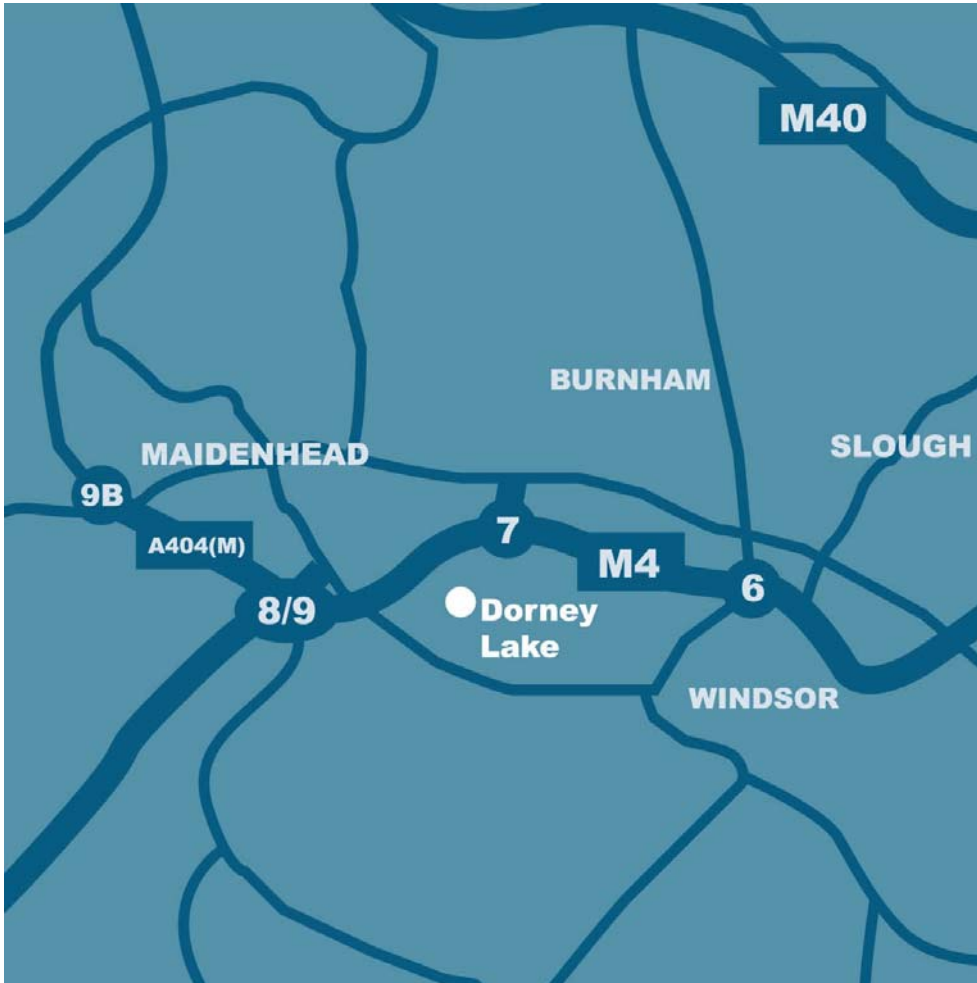

Venue Location

Travel Information

Singapore Sling is located at Dorney Lake, 5 minutes from Junction 7 of the M4.

Exit the M4 motorway at Junction 7 and turn left at the roundabout, signposted A4 Maidenhead. Continue over one set of traffic lights and 500 yards further on turn left at the roundabout by Sainsburys.

Follow the road through Dorney village and turn right into Court Lane, signposted to Dorney Court and Dorney Lake. 500 yards past Dorney Court turn left into Dorney Lake through the large white gates. Please then follow signs for Christmas Parties at Dorney Lake.

Ample parking is available at the venue for cars and coaches.

The full address of the venue is:

Dorney Lake
Windsor
SL4 6QP