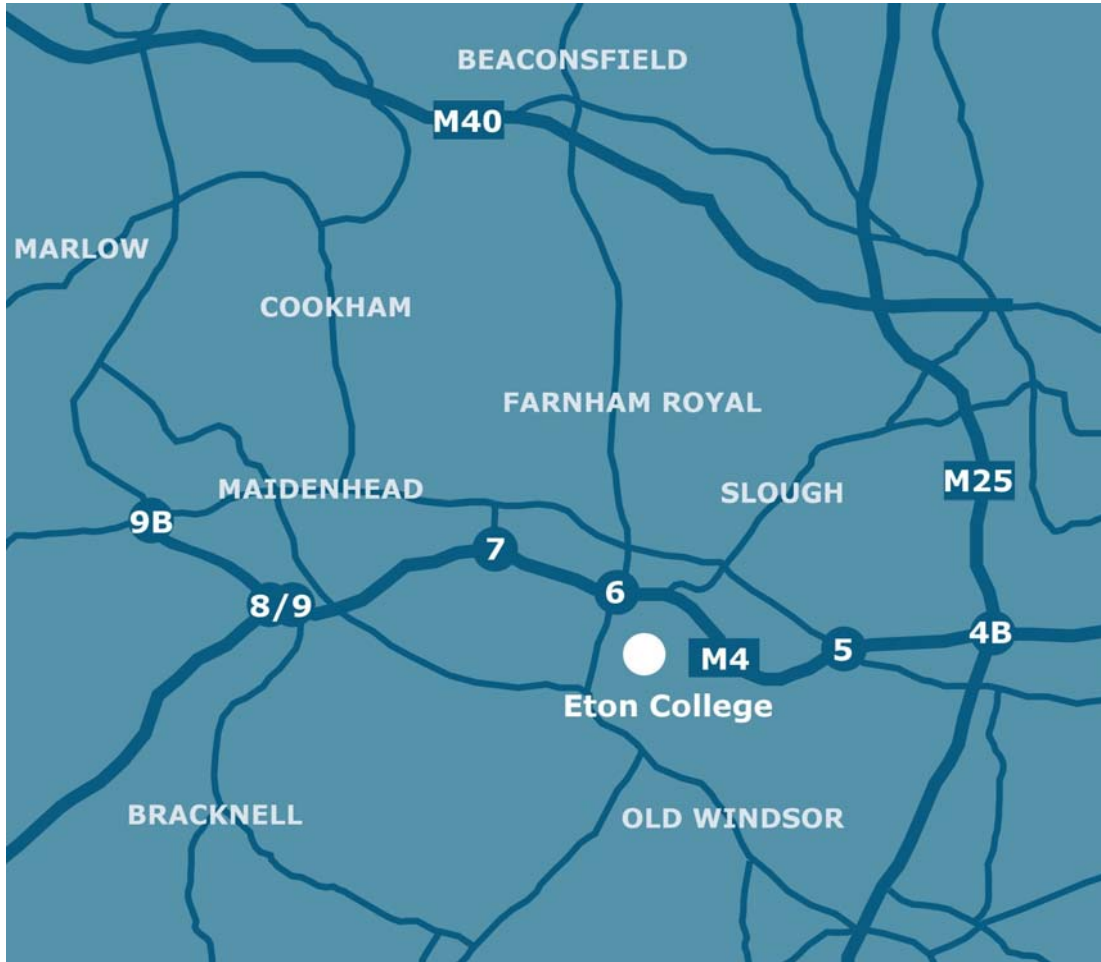

Venue Location

Travel Information

The Christmas parties are located in Eton College School Hall; just 5 minutes from Junction 5 of the M4.

Leave the M4 at J5, signed Slough East, Colnbrook, Eton B470, and take the second exit B470 to Datchet and Eton. Turn right in Datchet and continue straight over the mini-roundabout and through the village towards Slough. After 300 metres turn left to Eton at another mini-roundabout. Leave Datchet and turn left at the T-junction (mini-roundabout) onto Slough Road. Continue to the end of Slough Road, the School Hall is directly in front of you.