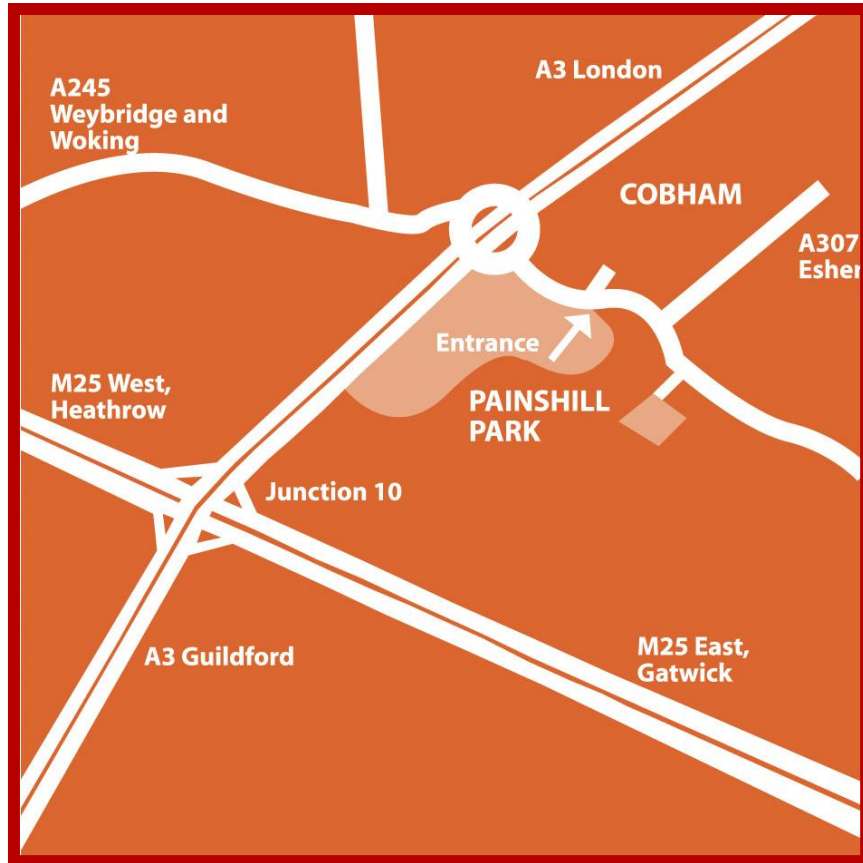

# Venue Location

## Travel Information

Painshill Park can be reached via the M25 (J10) and the A3. Exit the A3 at junction with A245 towards Cobham. The supplier/deliveries entrance is on your right hand side, about 100 metres from exiting the A3 roundabout. This can be a tight turn in, so you may prefer to carry on to the Sainsbury's Local roundabout, which you can go right around and come back up the way you came, to now approach the entrance on your left.

Ample parking is available at the venue for cars and coaches. Please note that cars cannot be left on site overnight.

The full address of the venue is:

The Conservatory  
Painshill Park  
Portsmouth Road  
Cobham  
Surrey  
KT11 1JE